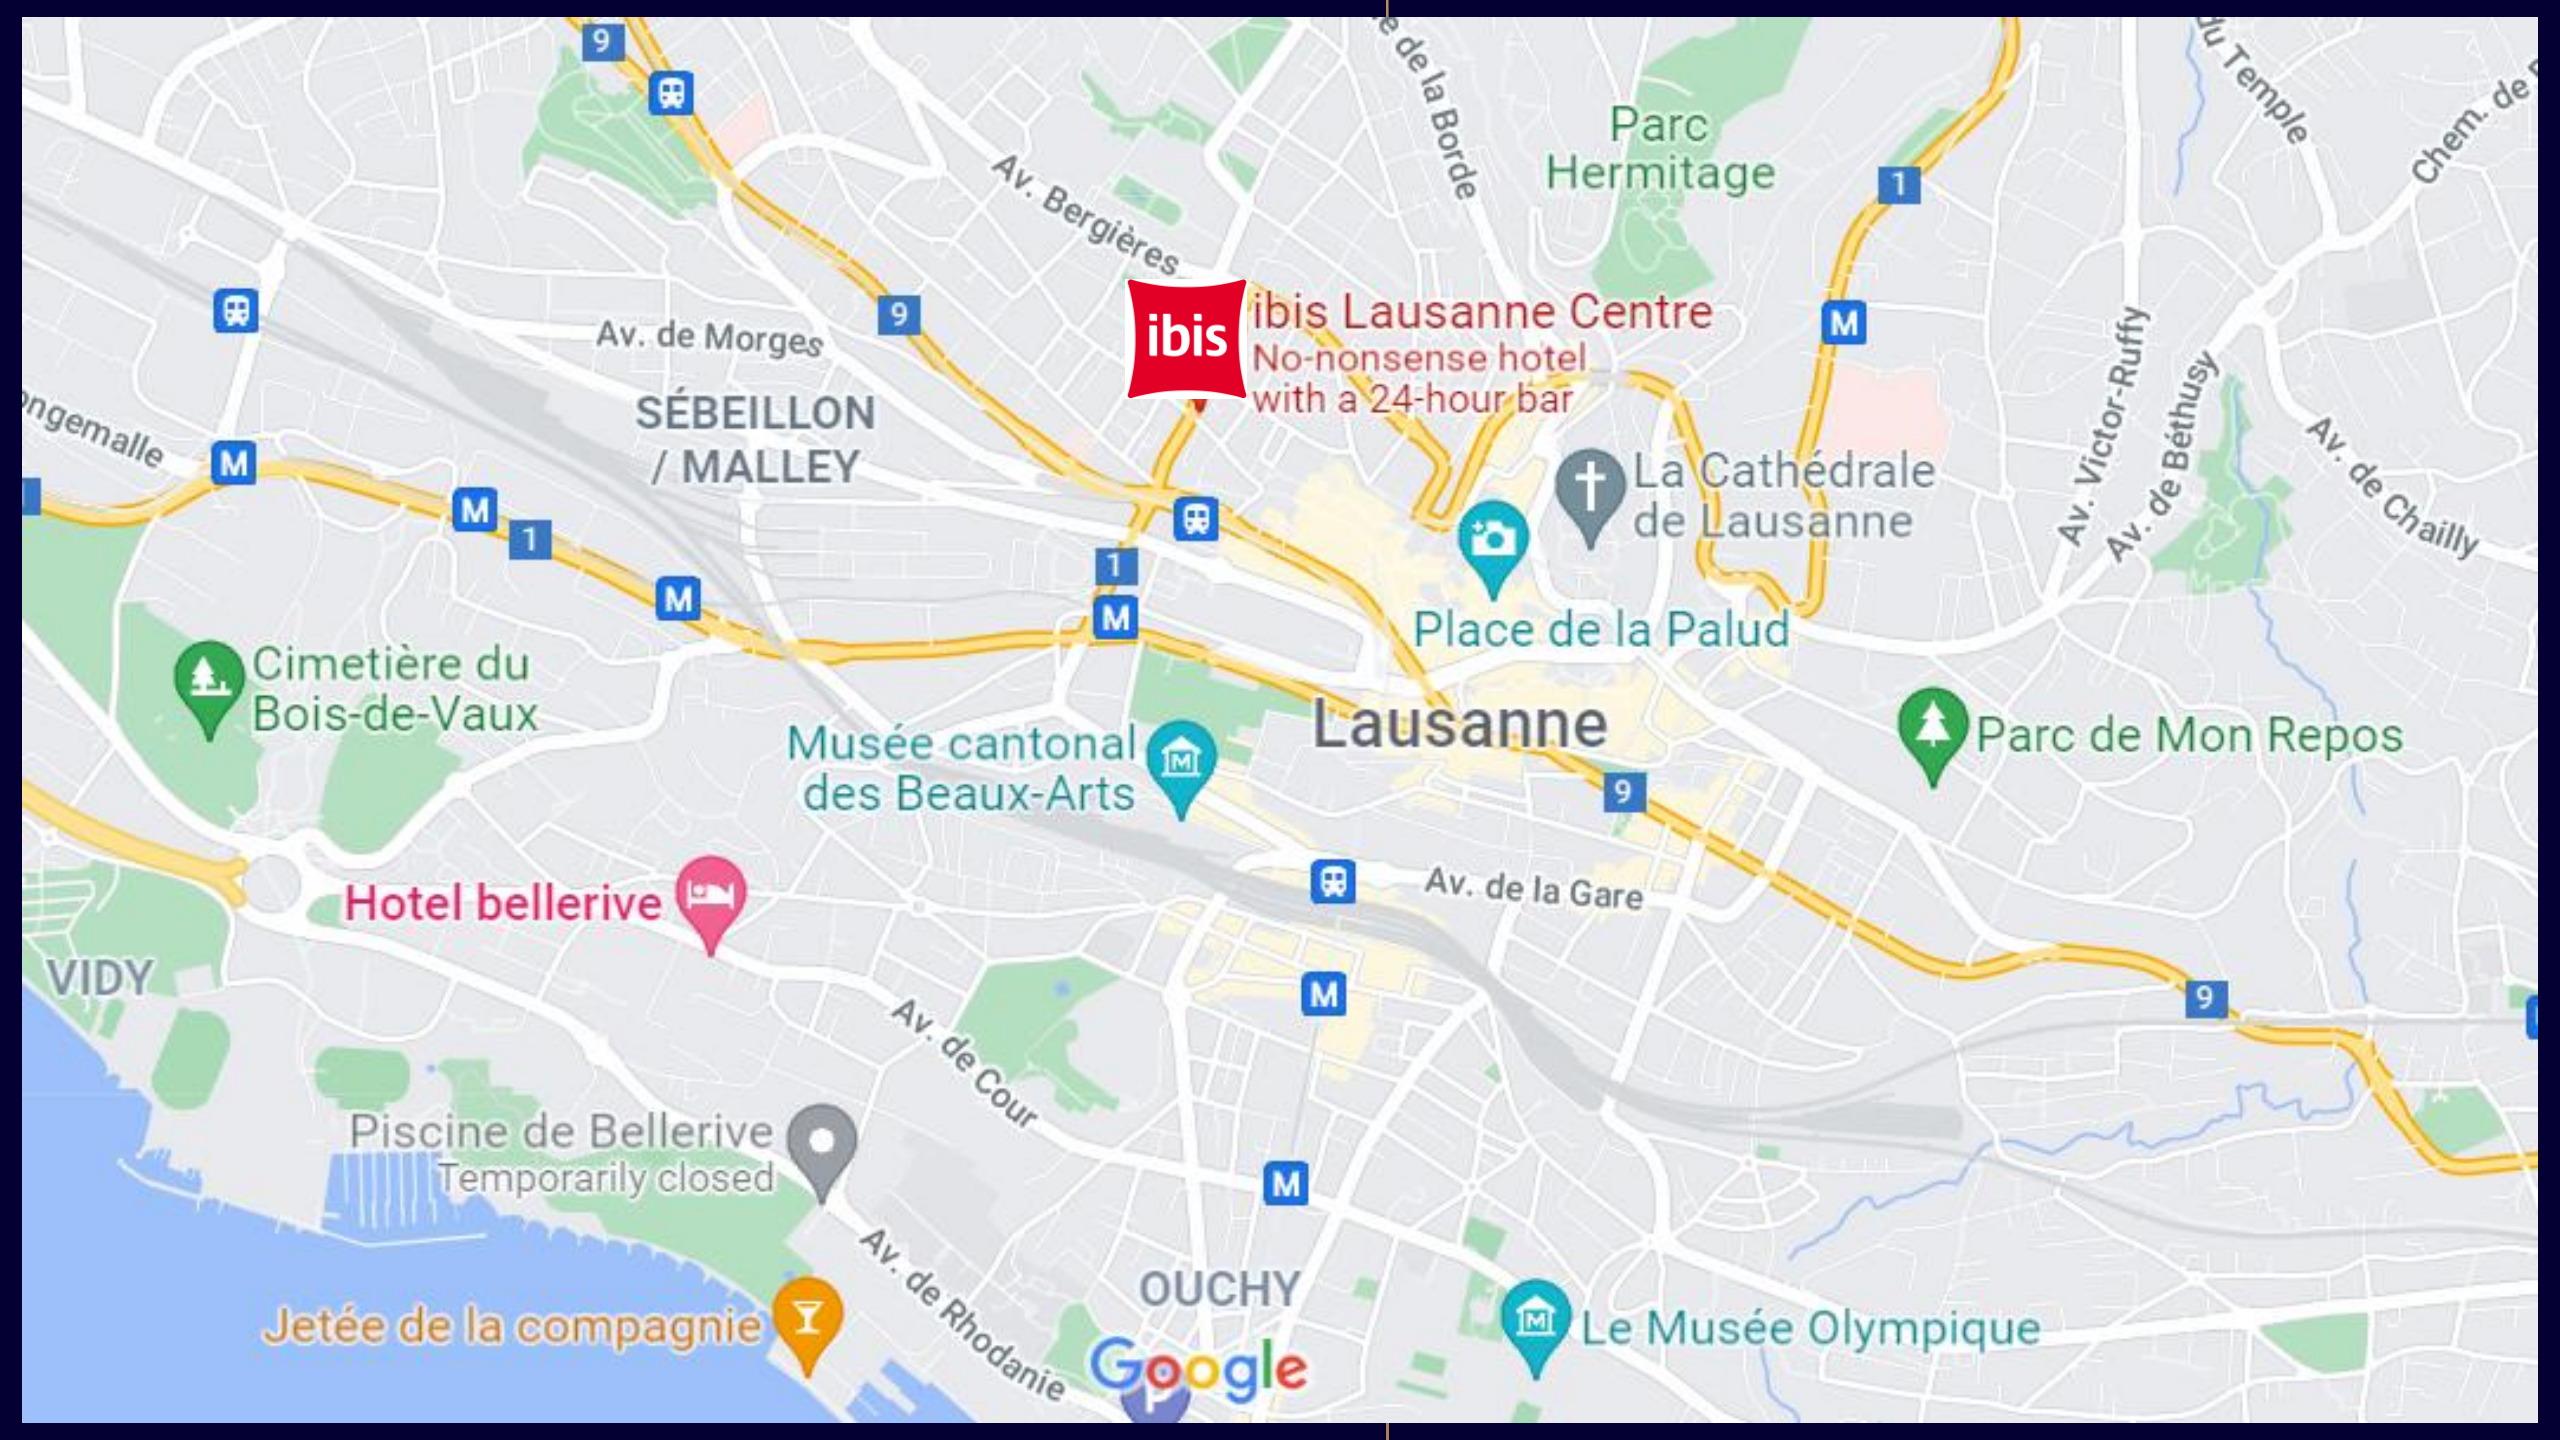

Lausanne

ibis Lausanne Centre

ibis Lausanne Centre
No-nonsense hotel
with a 24-hour bar

SÉBEILLON
/ MALLEY

La Cathédrale
de Lausanne

Place de la Palud

Lausanne

Parc de Mon Repos

Hotel bellerive

Piscine de Bellerive
Temporarily closed

OUCHY

Le Musée Olympique

Jetée de la compagnie

IBIS LAUSANNE CENTRE

127 ROOMS IN TOTAL
92 double rooms
20 twin rooms
15 triple rooms

- Parking
- Wifi
- Bar
- Breakfast
- Air Conditioning
- Wheelchair Accessible

FOR YOU

- 100% non-smoking
- Showers only
- Hair dryers
- Sweet bed by ibis
- 10 minutes walking from the train station
- Close to public transportation
- Free transportation ticket